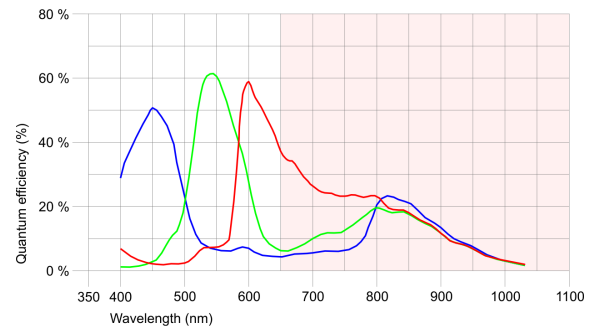

### Sensor

Sensor Technology	CMOS
Manufacturer	Aptina
Resolution (h x v)	2560 x 1920
Color depth (sensor)	12 bit
Color depth (camera)	12 bit
Pixel Class	5 MP
Sensor Size	1/2"
Shutter	Rolling shutter/Global start shutter
max. fps in Freerun Mode	15.1
Binning Modes	Color
Subsampling Modes	Color
Sensor Model	MT9P006STC
Pixel size	2.2 $\mu$ m
Optical Size	4.224 mm x 5.632 mm