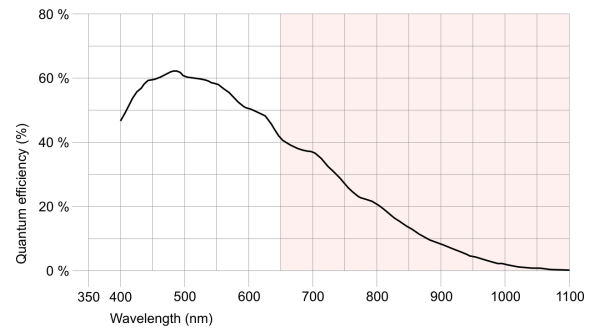

### Sensor

Sensor Technology	CMOS
Manufacturer	Aptina
Resolution (h x v)	2560 x 1920
Color depth (sensor)	12 bit
Color depth (camera)	12 bit
Pixel Class	5 MP
Sensor Size	1/2"
Shutter	Rolling shutter/Global start shutter
max. fps in Freerun Mode	15.1
Binning Modes	Color
Subsampling Modes	Color
Sensor Model	MT9P031STM
Pixel size	2.2 $\mu$ m
Optical Size	4.224 mm x 5.632 mm